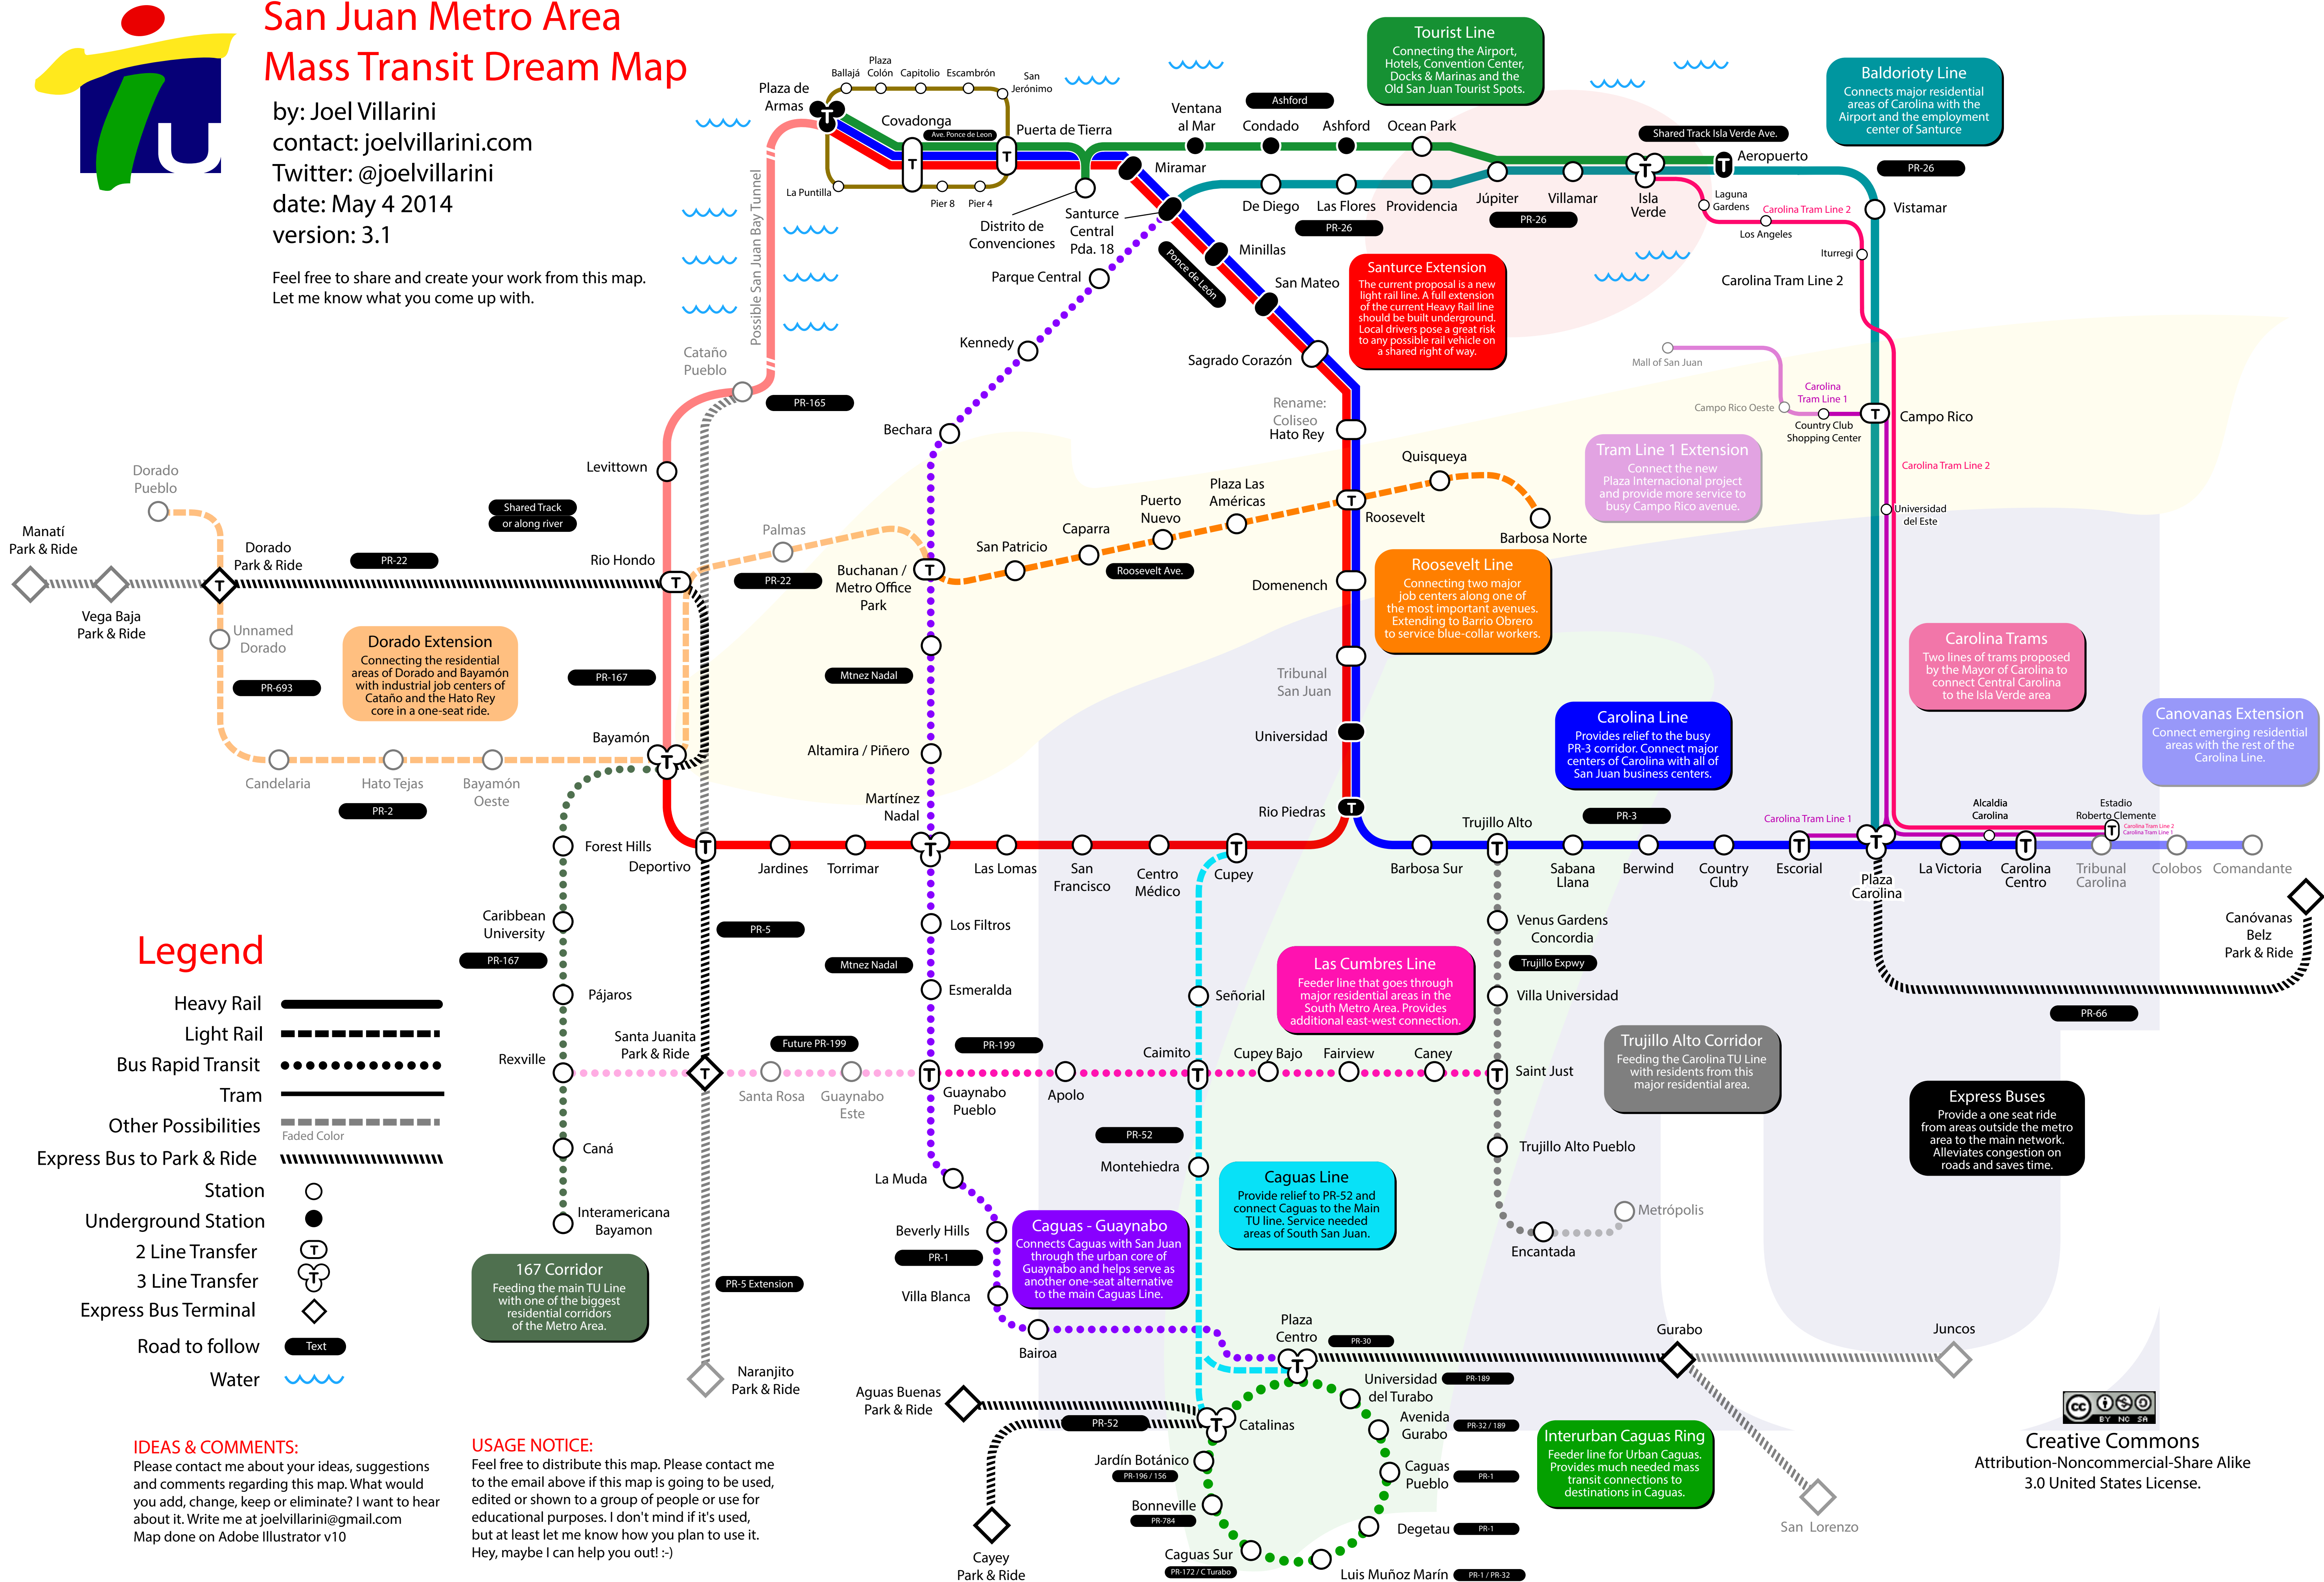

San Juan Metro Area Mass Transit Dream Map

by: Joel Villarini
contact: joelvillarini.com
Twitter: @joelvillarini
date: May 4 2014
version: 3.1

Feel free to share and create your work from this map.
Let me know what you come up with.

Legend

- Heavy Rail: Solid black line
- Light Rail: Dashed black line
- Bus Rapid Transit: Dotted black line
- Tram: Solid grey line
- Other Possibilities: Faded grey line
- Express Bus to Park & Ride: Dashed black line with diamond
- Station: Circle
- Underground Station: Filled circle
- 2 Line Transfer: Circle with 'T'
- 3 Line Transfer: Circle with 'T' and 'T'
- Express Bus Terminal: Diamond
- Road to follow: Text label
- Water: Blue wavy line